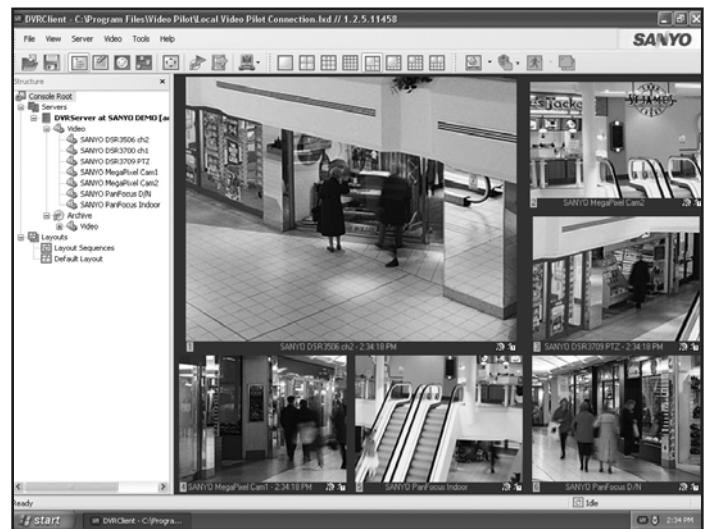

## NETWORK VIDEO MANAGEMENT AND RECORDING SOFTWARE

Video Pilot™

- Video Pilot is a software management platform for Sanyo's Pan Focus IP cameras, most of the industry's standard IP and megapixel cameras and encoders, several of the major video capture card codecs, and Sanyo's embedded DVRs (currently DSR-3700 series)
- Video Pilot is an NVR, PC DVR, and Embedded DVR control platform with total integration all under one software application
- Easy to navigate GUI with
  - » File tree architecture
  - » Multi-screen configurations
  - » Drag and Drop camera placement
  - » Easy Tool bar for major functions
  - » Motion Detection
  - » Digital Zoom
  - » Digital PTZ
- Supports Sanyo's PTZs through connected DVRs
- Allows PTZ Control of Network PTZ Cameras
- Multifunctional file tree
  - » Define IP Cameras/ IP Video Encoders
  - » Define Analog Cameras connected to server capture board (PC DVR) or USB Cameras
  - » Define cameras connected to Embedded DVR
  - » Define whether cameras are live view as well as archived
  - » Define Remote Servers
  - » Drag and Drop any camera on the tree to the viewing screen
  - » Create camera view pre-sets
  - » Archives can also be accessed directly
  - » Not all cameras connected need to be archived
- Permissions can be assigned at the individual, group, and server levels
- Archive can be accessed directly from the file tree
- Time Date Search is easily accomplished through a scalable scroll bar
- Provides user friendly wizards and comprehensive user management

- Supports from One to an unlimited number of cameras per server (license dependent)
- Multiple clients can be connected to a single server
- Client can be connected to multiple servers
- Server can run a windows service
- Video Pilot consists of two applications: The DVR Server and the DVR Client
- Three Versions:
  - » Video Pilot - Enterprise Edition
  - » Video Pilot - Advanced Edition
  - » Video Pilot - Lite Edition