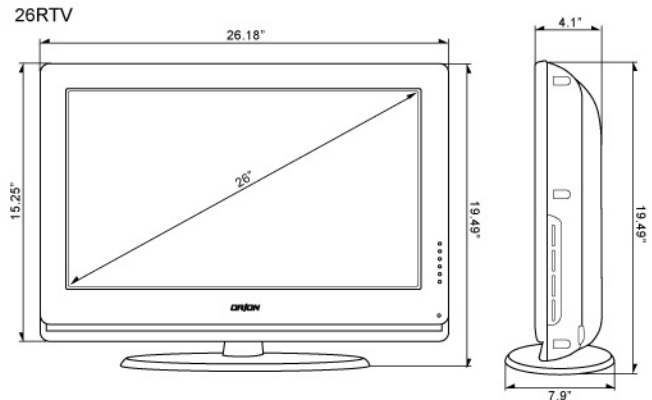

SPECIAL FEATURES

- Auto Sleep Timer
- Composite time cycle
- 8ms Response, 450 NITS, 1000:1
- 3D Comb Filter / Deinterlace
- 10W x 2 Built-In Speakers
- Video 2 In / 2 Out (BNC Type), HDMI 1 In, VGA 1 In, Audio 2 In (RCA Type), PC Stereo 1 In
- Wall and Ceiling Mount

SPECIFICATIONS

SERIES	26RTV
DISPLAY	
Screen Size	26 Inch
Max. Resolution	1366 x 768 @ 60Hz
Pixel Pitch	0.421 x 0.421mm
Brightness	450cd/m²
Contrast Ratio	1000 : 1
Aspect Ratio	16 : 9
Viewing Angle (H/V)	178° / 178°
Display Color	16.7 Million
Response Time	< 8ms (Gray to Gray)
Video System	NTSC / PAL
INTERFACE	
BNC Video In / Out	2 / 2
HDMI In	1
VGA In (15Pin D-Sub)	1
Audio In (RCA Type)	2 (L+R)
PC Stereo In	1
TRANSMITTER	
Remote Control	Yes
AUDIO	
Built-in Speakers	Yes (10W x 2)
FEATURES	
Filter Type	3D Comb Filter / Deinterlace
Auto Sleep Timer	Yes
Composite Time Cycle	Yes
LCD Protection Glass	N/A
Multi Language	English, French, German, Spanish, Italian, Dutch, Swedish, Finnish, Danish, Portuguese, Russian, Turkish, Japanese, Korean
DIMENSION	
Outline Dimension (w/o stand)	26.18"W x 19.49"H x 4.1"D
Net. Weight	21.82lbs (9.9Kg)
CABINET	
Material / Color	ABS Plastic / Black
Desk Top Stand	Yes
Tilt Function	Yes
WARRANTY	
Part / Labor	2year / 2year
MTBF (Approx.)	50,000 Hours
REGULATIONS	
Electronic	RoHs, UL , CB, FCC(A), CE-Emc(LVD)
POWER	
Consumption: < On	< 95W
Electrical Ratings	AC100 ~ 240V(50/60Hz)
CIRCUMSTANCE	
Operating Temperature	0 ~ 50° C / 32 ~ 122° F
Storage Temperature	-20 ~ 60° C / -4 ~ 140° F
MOUNTS	
VESA™ Mount Size	200 x 100mm (BS M4 x 16mm Screw)
Wall	WB-5, WB-10, WB-30, WB-31
Ceiling	CMK-01

DIMENSION

MORE PRODUCT VIEW

BASE STAND FUNCTION