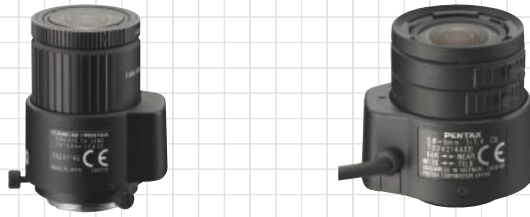

Vari-Focal Lens

Model	TS2V114E (C70100)	TS2V214AED (C70220)
Format Size	1/3	1/3
Focal Length	1.6~3.4mm	2.8~6.0mm
Max. Aperture Ratio	1:1.4	1:1.4
Iris Range	1.4~64	1.4~300
Mount	CS	CS
Horizontal Angle of View	1/4 format	180~64.89°
	1/3 format	180~89.55°
	1/2 format	—
	2/3 format	—
Min. Object Distance	0.5m	0.3m
Back Focal Length	8.07mm	7.54mm
Filter Size	—	—
Dimensions	38.3×44.7×56.7mm	40.4×45.7×43.2mm
Weight	140g	59g
Remarks	Fish-Eye, DC Iris	Video & DC Iris, Day & Night

Vari-Focal Lens

Model	TS2V314CED (C70319)	TS3V310 (C70316)	TS3V310ED (C70315)
Format Size	1/3	1/3	1/3
Focal Length	3.5~8.0mm	3.0~8.0mm	3.0~8.0mm
Max. Aperture Ratio	1:1.4	1:1.0	1:1.0
Iris Range	1.4~300	1.0~C	1.0-360
Mount	CS	CS	CS
Horizontal Angle of View	1/4 format	60.52~26.54°	68.98~26.44°
	1/3 format	82.41~35.42°	93.22~35.26°
	1/2 format	—	—
	2/3 format	—	—
Min. Object Distance	0.35m	0.3m	0.3m
Back Focal Length	7.67mm	7.50mm	7.50mm
Filter Size	—	—	—
Dimensions	38.3×44.7×44.2mm	36.2×44.4mm	38.3×44.7×44.4mm
Weight	52g	47g	60g
Remarks	DC Iris	Manual Iris, Day & Night	Video & DC Iris, Day & Night