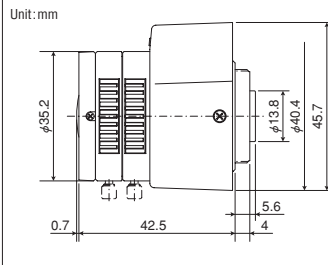

Vari-Focal Lens

Model	TS2V114E (C70100)	TS2V214AED (C70220)
Format Size	1/3	1/3
Focal Length	1.6~3.4mm	2.8~6.0mm
Max. Aperture Ratio	1:1.4	1:1.4
Iris Range	1.4~64	1.4~300
Mount	CS	CS
Horizontal Angle of View	1/4 format	180~64.89°
	1/3 format	180~89.55°
	1/2 format	—
	2/3 format	—
Min. Object Distance	0.5m	0.3m
Back Focal Length	8.07mm	7.54mm
Filter Size	—	—
Dimensions	38.3×44.7×56.7mm	40.4×45.7×43.2mm
Weight	140g	59g
Remarks	Fish-Eye, DC Iris	Video & DC Iris, Day & Night

Vari-Focal Lens

Model	TS2V314CED (C70319)	TS3V310 (C70316)	TS3V310ED (C70315)
Format Size	1/3	1/3	1/3
Focal Length	3.5~8.0mm	3.0~8.0mm	3.0~8.0mm
Max. Aperture Ratio	1:1.4	1:1.0	1:1.0
Iris Range	1.4~300	1.0~C	1.0-360
Mount	CS	CS	CS
Horizontal Angle of View	1/4 format	60.52~26.54°	68.98~26.44°
	1/3 format	82.41~35.42°	93.22~35.26°
	1/2 format	—	—
	2/3 format	—	—
Min. Object Distance	0.35m	0.3m	0.3m
Back Focal Length	7.67mm	7.50mm	7.50mm
Filter Size	—	—	—
Dimensions	38.3×44.7×44.2mm	36.2×44.4mm	38.3×44.7×44.4mm
Weight	52g	47g	60g
Remarks	DC Iris	Manual Iris, Day & Night	Video & DC Iris, Day & Night