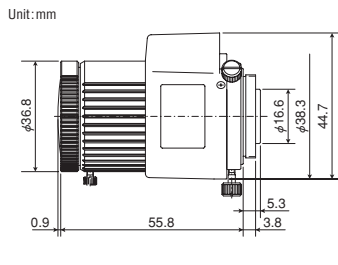

Vari-Focal Lens

Model	TS2V114E (C70100)	TS2V214AED (C70220)
Format Size	1/3	1/3
Focal Length	1.6~3.4mm	2.8~6.0mm
Max. Aperture Ratio	1:1.4	1:1.4
Iris Range	1.4~64	1.4~300
Mount	CS	CS
Horizontal Angle of View	1/4 format	180~64.89°
	1/3 format	180~89.55°
	1/2 format	—
	2/3 format	—
Min. Object Distance	0.5m	0.3m
Back Focal Length	8.07mm	7.54mm
Filter Size	—	—
Dimensions	38.3×44.7×56.7mm	40.4×45.7×43.2mm
Weight	140g	59g
Remarks	Fish-Eye, DC Iris	Video & DC Iris, Day & Night

Vari-Focal Lens

Model	TS2V314CED (C70319)	TS3V310 (C70316)	TS3V310ED (C70315)
Format Size	1/3	1/3	1/3
Focal Length	3.5~8.0mm	3.0~8.0mm	3.0~8.0mm
Max. Aperture Ratio	1:1.4	1:1.0	1:1.0
Iris Range	1.4~300	1.0~C	1.0-360
Mount	CS	CS	CS
Horizontal Angle of View	1/4 format	60.52~26.54°	68.98~26.44°
	1/3 format	82.41~35.42°	93.22~35.26°
	1/2 format	—	—
	2/3 format	—	—
Min. Object Distance	0.35m	0.3m	0.3m
Back Focal Length	7.67mm	7.50mm	7.50mm
Filter Size	—	—	—
Dimensions	38.3×44.7×44.2mm	36.2×44.4mm	38.3×44.7×44.4mm
Weight	52g	47g	60g
Remarks	DC Iris	Manual Iris, Day & Night	Video & DC Iris, Day & Night