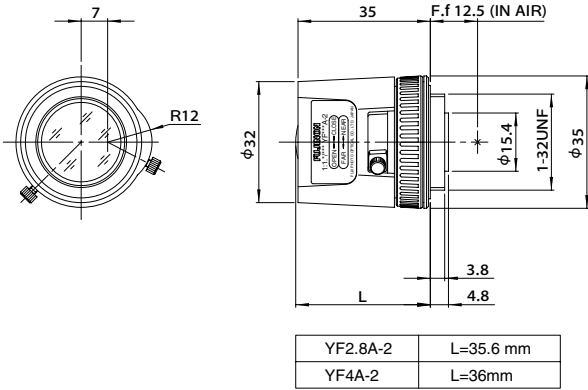

For Security

1/3" FIXED

Manual Fixed Focal Length Lens

YF2.8A-2 / YF4A-2

Unit : mm

YF8A-2 / YF16A-2

Unit : mm

Model	YF2.8A-2	YF4A-2	YF8A-2	YF16A-2
Focal Length	2.8mm	4mm	8mm	16mm
Iris Range	F1.3 ~ Close	F1.2 ~ Close		F1.4 ~ Close
Operation	Iris	Manual		
	Focus	Manual		
Angle of View (H × V)	1/3"	96° 15' × 71° 51'	65° 21' × 49° 27'	33° 24' × 25° 22'
	1/4"	71° 51' × 53° 45'	49° 27' × 37° 15'	25° 22' × 19° 09'
Focusing Range	∞ ~ 0.1m (from Front of Lens)			∞ ~ 0.5m (from Front of Lens)
Object Dimensions at M.O.D. (H × V)	1/3"	241mm × 157mm	132mm × 99mm	71mm × 53mm
	1/4"	157mm × 110mm	99mm × 73mm	53mm × 40mm
Back Focal Distance	8.11mm (in air)	8.62mm (in air)	8.81mm (in air)	10.3mm (in air)
Filter Thread				
Mount	CS Mount			
Mass	Approx. 40g	Approx. 30g	Approx. 30g	Approx. 25g
Exit Pupil Position	166mm (from Image Plane)	727mm (from Image Plane)	-147mm (from Image Plane)	80mm (from Image Plane)