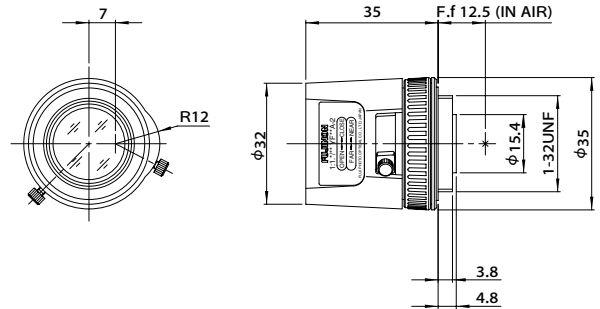

For Security

1/3" FIXED

Manual Fixed Focal Length Lens

YF2.8A-2 / YF4A-2

Unit : mm

YF8A-2 / YF16A-2

Unit : mm

Model	YF2.8A-2	YF4A-2	YF8A-2	YF16A-2
Focal Length	2.8mm	4mm	8mm	16mm
Iris Range	F1.3 ~ Close	F1.2 ~ Close		F1.4 ~ Close
Operation	Iris	Manual		
	Focus	Manual		
Angle of View (H × V)	1/3"	96° 15' × 71° 51'	65° 21' × 49° 27'	33° 24' × 25° 22'
	1/4"	71° 51' × 53° 45'	49° 27' × 37° 15'	25° 22' × 19° 09'
Focusing Range	∞ ~ 0.1m (from Front of Lens)			∞ ~ 0.5m (from Front of Lens)
Object Dimensions at M.O.D. (H × V)	1/3"	241mm × 157mm	132mm × 99mm	71mm × 53mm
	1/4"	157mm × 110mm	99mm × 73mm	53mm × 40mm
Back Focal Distance	8.11mm (in air)	8.62mm (in air)	8.81mm (in air)	10.3mm (in air)
Filter Thread				
Mount	CS Mount			
Mass	Approx. 40g	Approx. 30g	Approx. 30g	Approx. 25g
Exit Pupil Position	166mm (from Image Plane)	727mm (from Image Plane)	-147mm (from Image Plane)	80mm (from Image Plane)