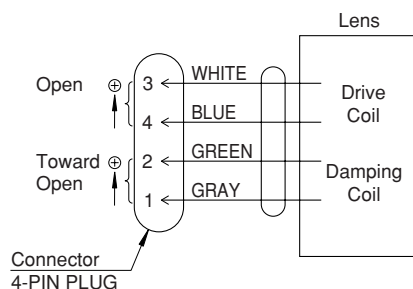

**For Security
Vari-Focal**

MP³ MEGA PIXELS

YV4.3×2.8SA-SA2

Applicable camera (model)

1 2/3 1/2 1/3 1/4

4.3×

New!

- **VARI**
  Vari-Focal
- **WIDE**
  Wide Angle
- **TELE**
  Telephoto
  Long Focal
- **3 Mega**
  For Megapixel
  Camera
- **DC**
  DC Auto Iris
- **CS-mt**
  CS Mount
- **METAL**
  Metal Mount
- **ND**
  ND Filter
- **230**
  Long Cable
- **AT**
  Aspherical Lens
- **F1.4**
  Wide Aperture Rate

- High image-quality monitoring with optical performance supporting 3 megapixels.
- Wide f2.8-12mm range accommodates various applications
- Compact and lightweight design, best suited for use with dome cameras.
- Designed to maximize optical performance with high-accuracy aspheric lens, low-dispersion glass, and high refractive-index glass.
- Built-in ND filter of T360, supporting high sensitivity cameras.

MEGAPIXEL VARI-FOCAL LENSES

Focal Length (mm)		2.8~12 (4.3×)	
Iris Range		F1.4 ~ T360 (Equivalent to F360)	
Operation	Zoom	Manual	
	Focus	Manual	
	Iris	Auto (DC Type) (*1)	
Angle Of View (H×V)	1/3"	WIDE	100°02' × 74°03'
		TELE	23°21' × 17°36'
	1/4"	WIDE	74°03' × 55°06'
		TELE	17°36' × 13°13'
Focusing Range (From Front Of The Lens) (m)		∞ ~ 0.3	
Object Dimensions at M.O.D. (H×V) (mm)	1/3"	WIDE	753 × 476
		TELE	131 × 98
	1/4"	WIDE	476 × 329
		TELE	98 × 73
Back Focal Distance (in air) (mm)		7.80	
Exit Pupil Position (From Image Plane) (mm)		455	
Filter Thread (mm)		—	
Mount		CS	
Mass (g)		60	
Coil Resistance		Drive Coil	190Ω
		Damping Coil	500Ω
Current Consumption		23mA (Max.) at DC 4V	
Remarks	• With Metal Mount (*1) When power is turned off, iris will automatically close. YV4.3×2.8SA-SA2L : Long Cable Type (230mm)		

Wiring